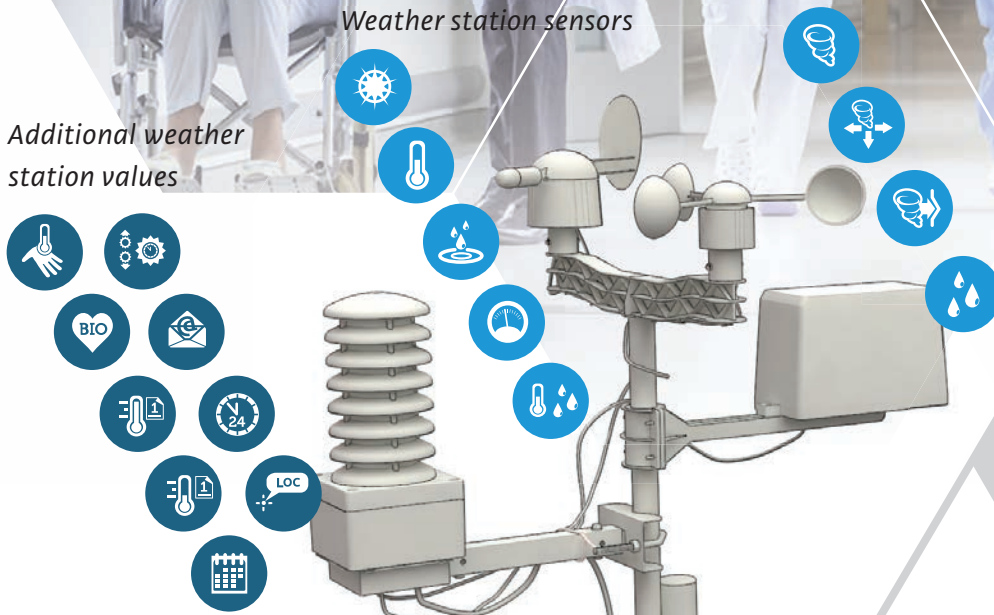

Weather station sensors

Additional weather station values