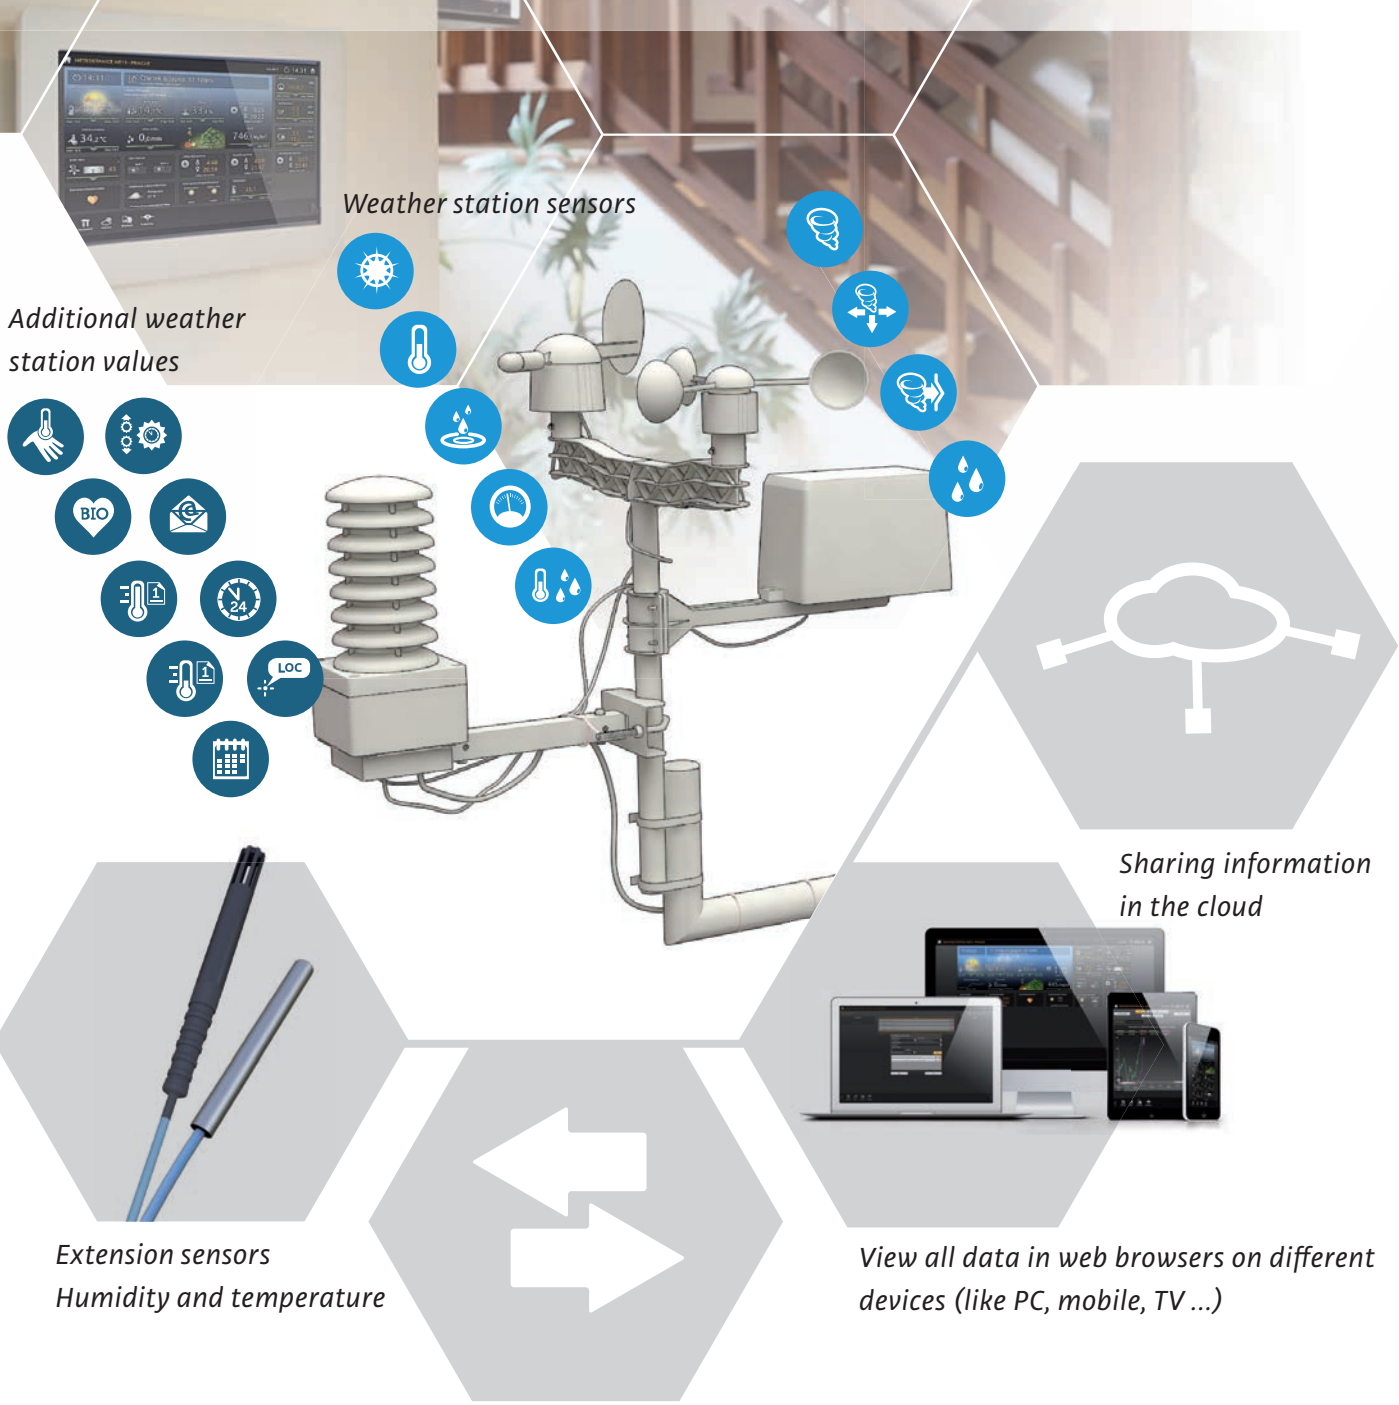

WARIOWEATHER **HOME**

Weather station sensors

Additional weather station values

Sharing information in the cloud

Extension sensors
Humidity and temperature

View all data in web browsers on different devices (like PC, mobile, TV ...)

Control of external devices

WARIOWEATHER

WANET

Producer:
WANET s.r.o.
Úvoz 159/26, Hradčany 118 00 Praha 1
Czech Republic

Service center:
WANET s.r.o.
Šafaříková 1295, 757 01 Valašské Meziříčí
Czech Republic
info@meteo-pocasi.cz