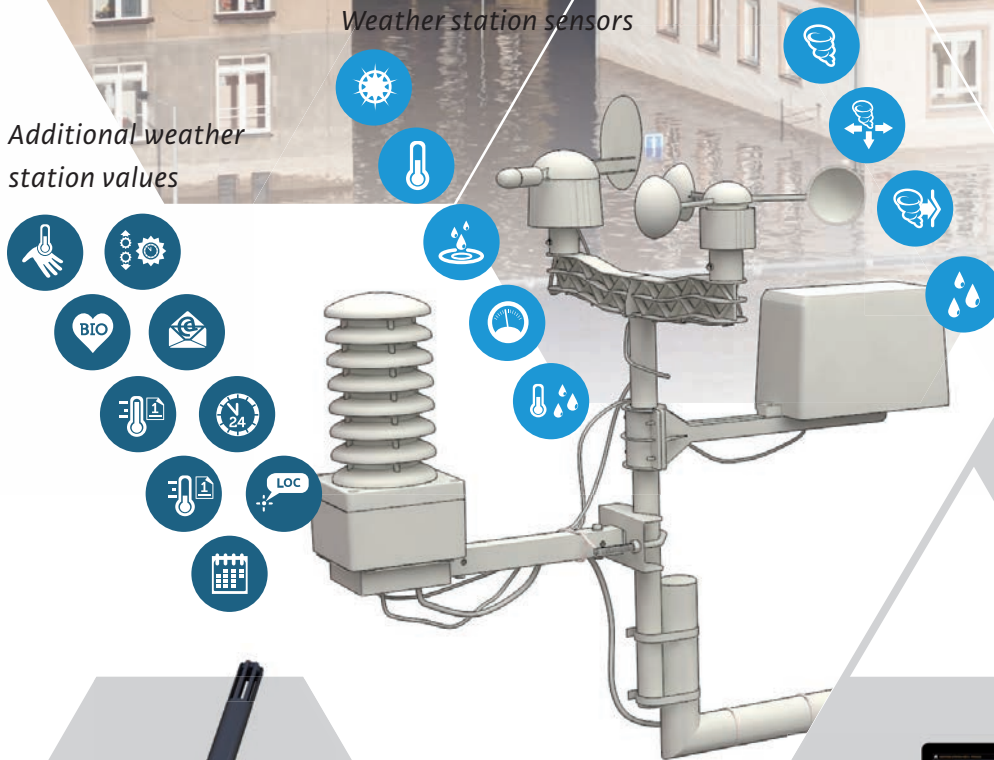

WARIOWEATHER CITY

Weather station for municipalities

Wario Weather is a modern, highly sophisticated compact weather station for analyzing current weather conditions and forecasts. It enables municipalities to inform inhabitants about local weather conditions and warn them in case of expected or sudden changes in weather conditions, such as high wind gusts, precipitation that could lead to flooding etc. The data and information can be easily integrated into already existing websites and will surely be of interest to the site visitors. Thanks to its compact dimensions and easy install process it offers convenient and trouble-free long-term operation with no additional costs or fees.

Weather station sensors

Additional weather
station values

Sharing information
in the cloud

View all data in web browsers on different
devices (like PC, mobile, TV ...)

Extension sensors
Humidity and temperature