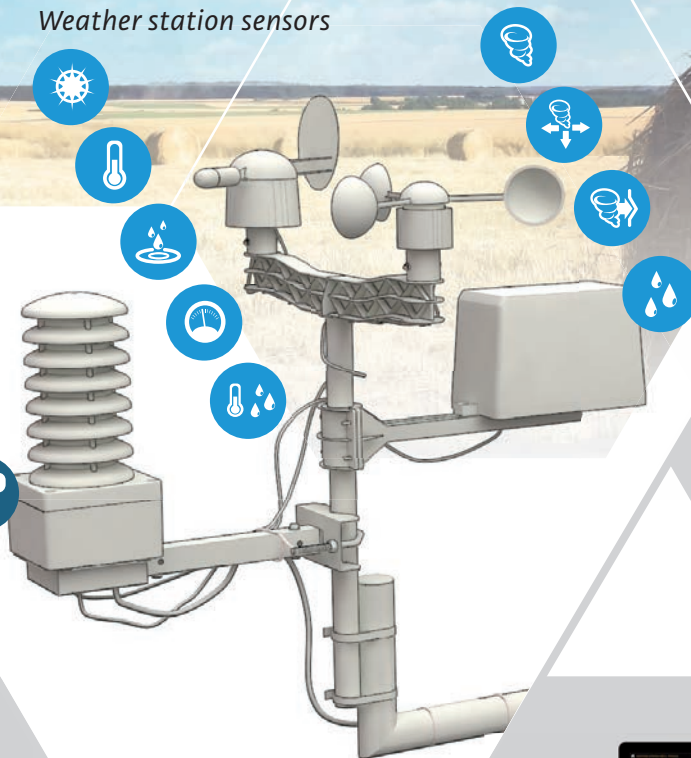

WARIOWEATHER **AGRO**

Weather station sensors

Additional weather station values